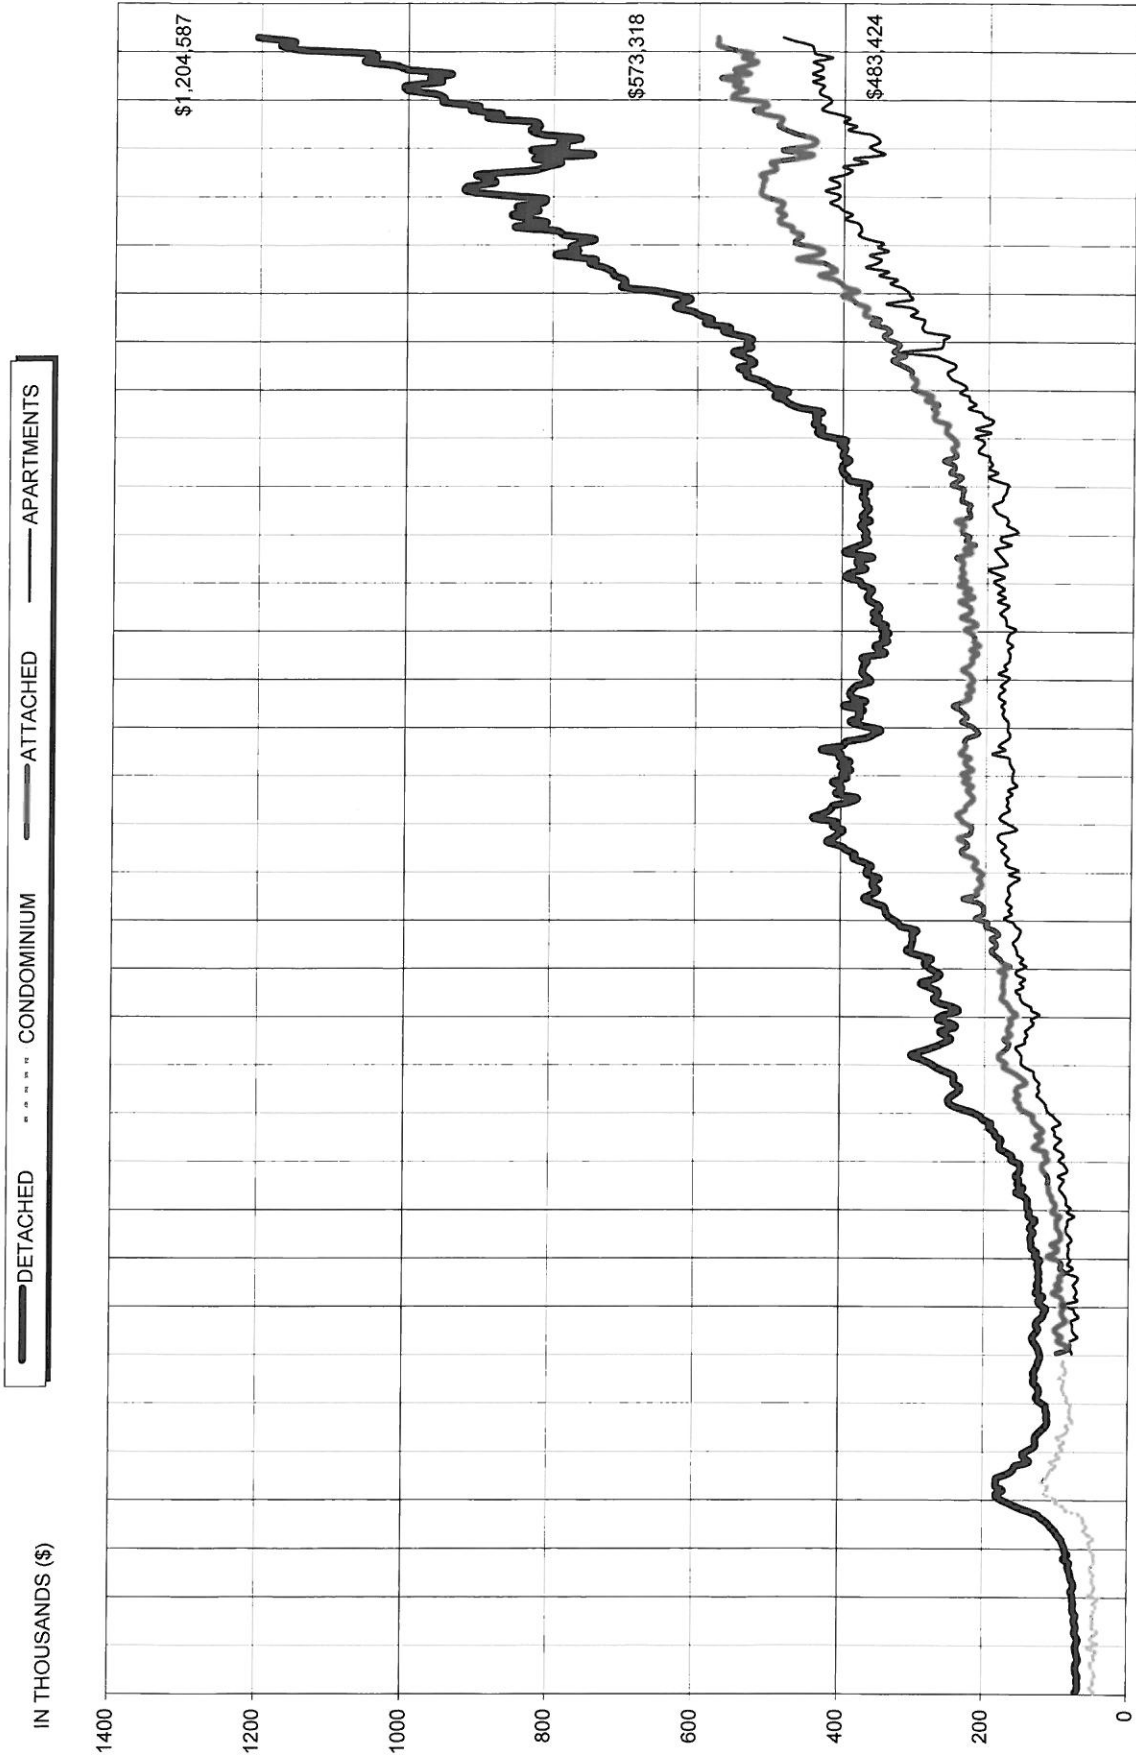

**REAL ESTATE BOARD**  
OF GREATER VANCOUVER

## Residential Average Sale Prices - January 1977 to April 2011

1977 1978 1979 1980 1981 1982 1983 1984 1985 1986 1987 1988 1989 1990 1991 1992 1993 1994 1995 1996 1997 1998 1999 2000 2001 2002 2003 2004 2005 2006 2007 2008 2009 2010 2011

NOTE: From 1977 - 1984 condominium averages were not separated into attached & apartment.