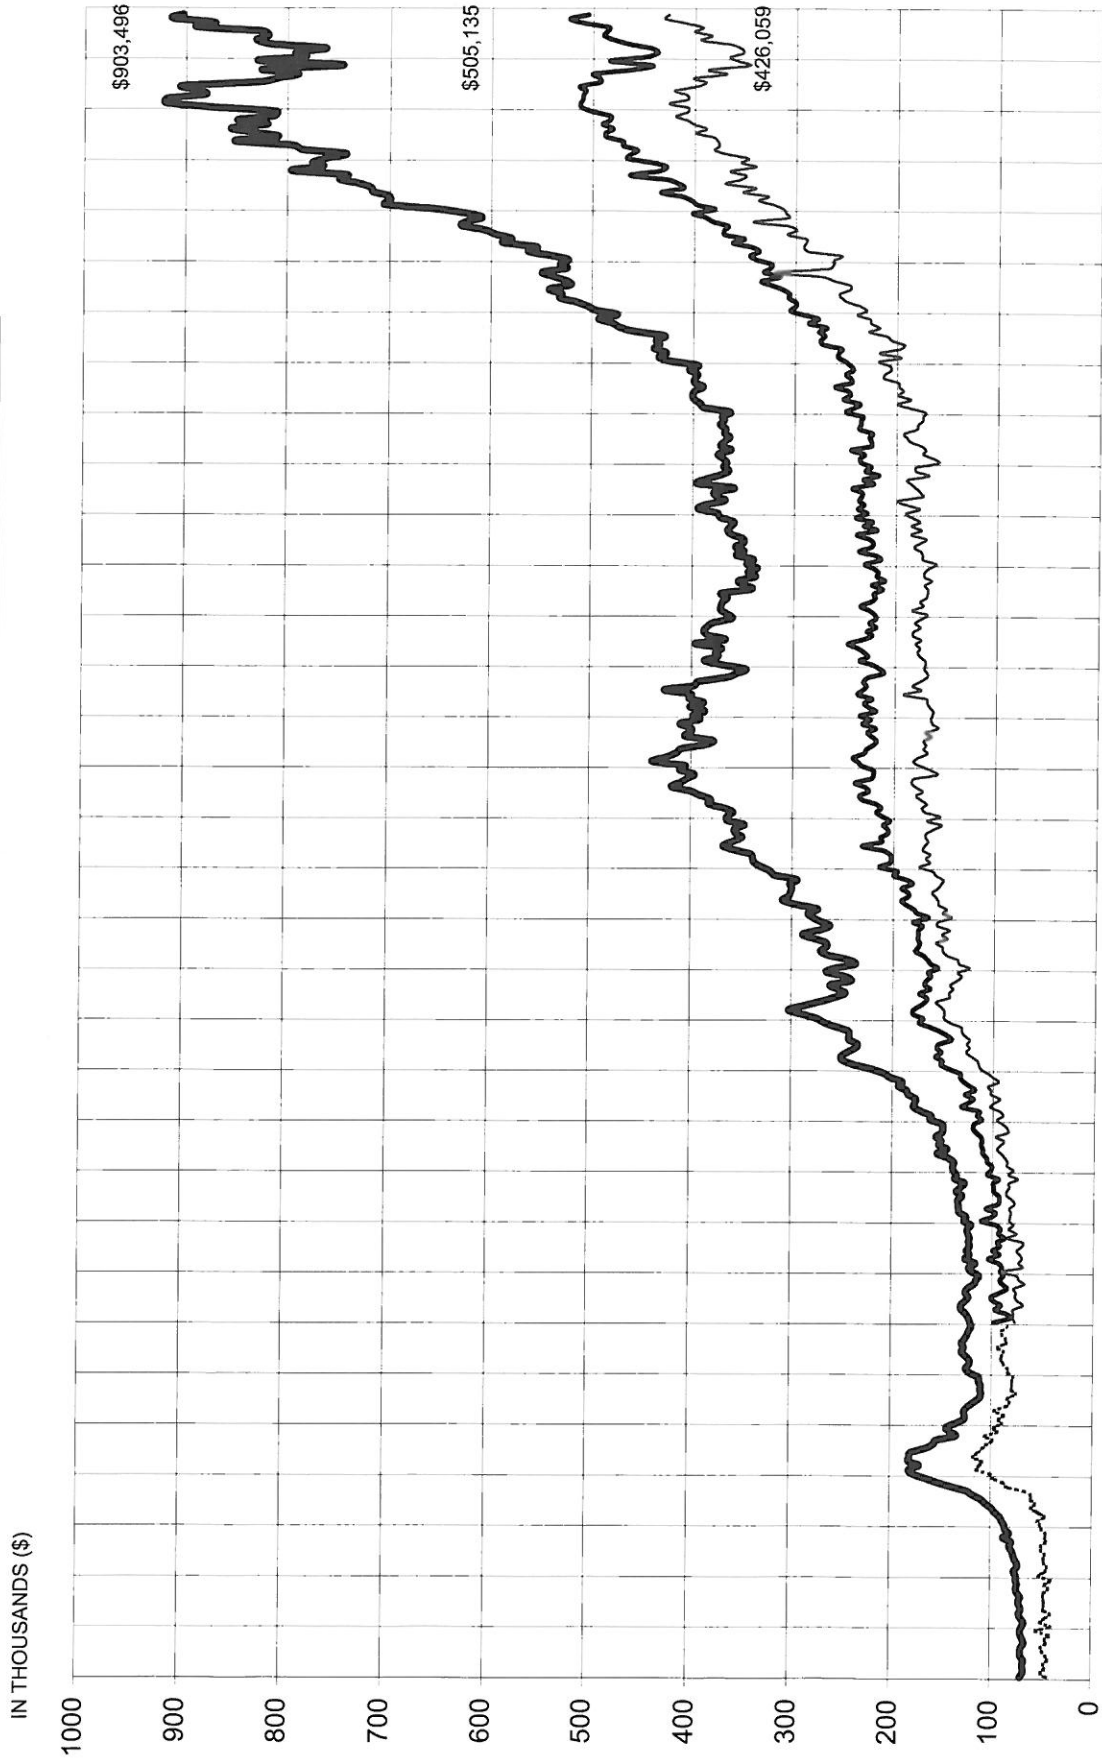

# Real Estate Board of Greater Vancouver Average Price Graph January 1977 to November 2009

DETACHED   
  CONDOMINIUM   
  ATTACHED   
  APARTMENTS

1977 1978 1979 1980 1981 1982 1983 1984 1985 1986 1987 1988 1989 1990 1991 1992 1993 1994 1995 1996 1997 1998 1999 2000 2001 2002 2003 2004 2005 2006 2007 2008 2009

NOTE: From 1977 - 1984 condominium averages were not separated into attached & apartment.