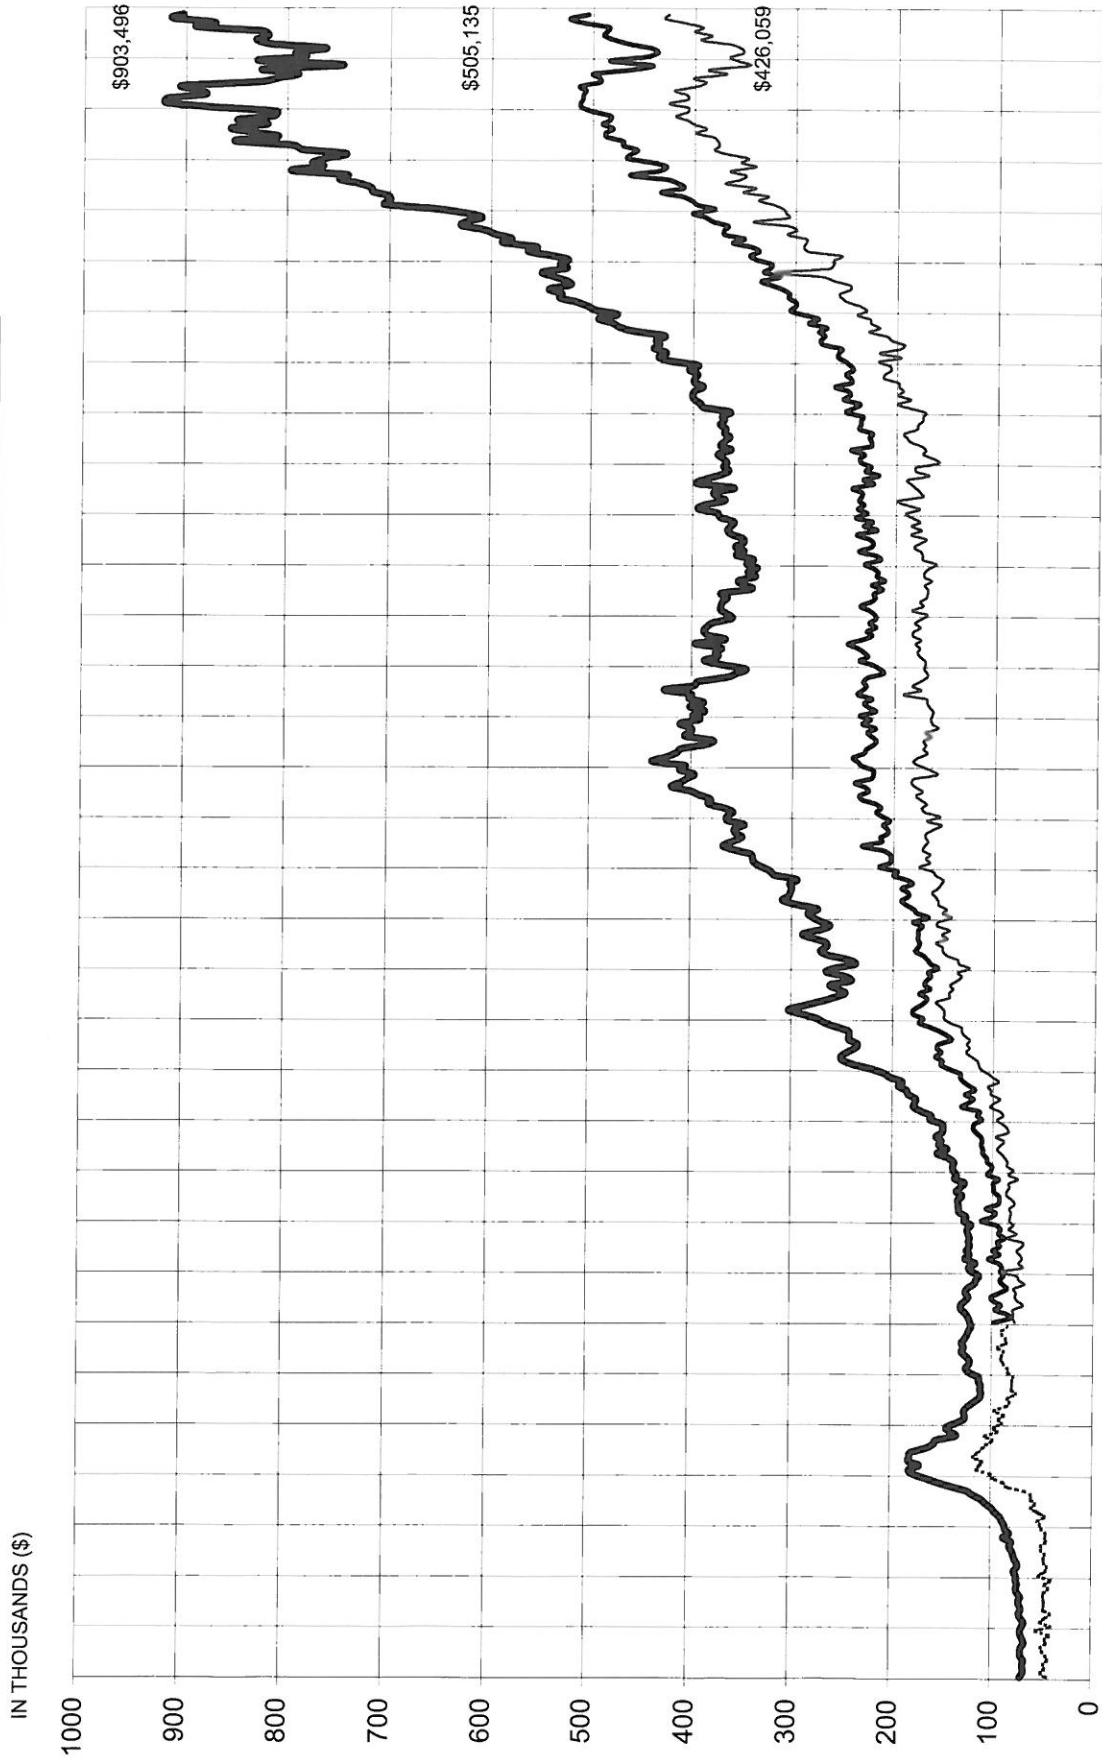

Real Estate Board of Greater Vancouver Average Price Graph January 1977 to November 2009

DETACHED
 CONDOMINIUM
 ATTACHED
 APARTMENTS

1977 1978 1979 1980 1981 1982 1983 1984 1985 1986 1987 1988 1989 1990 1991 1992 1993 1994 1995 1996 1997 1998 1999 2000 2001 2002 2003 2004 2005 2006 2007 2008 2009

NOTE: From 1977 - 1984 condominium averages were not separated into attached & apartment.